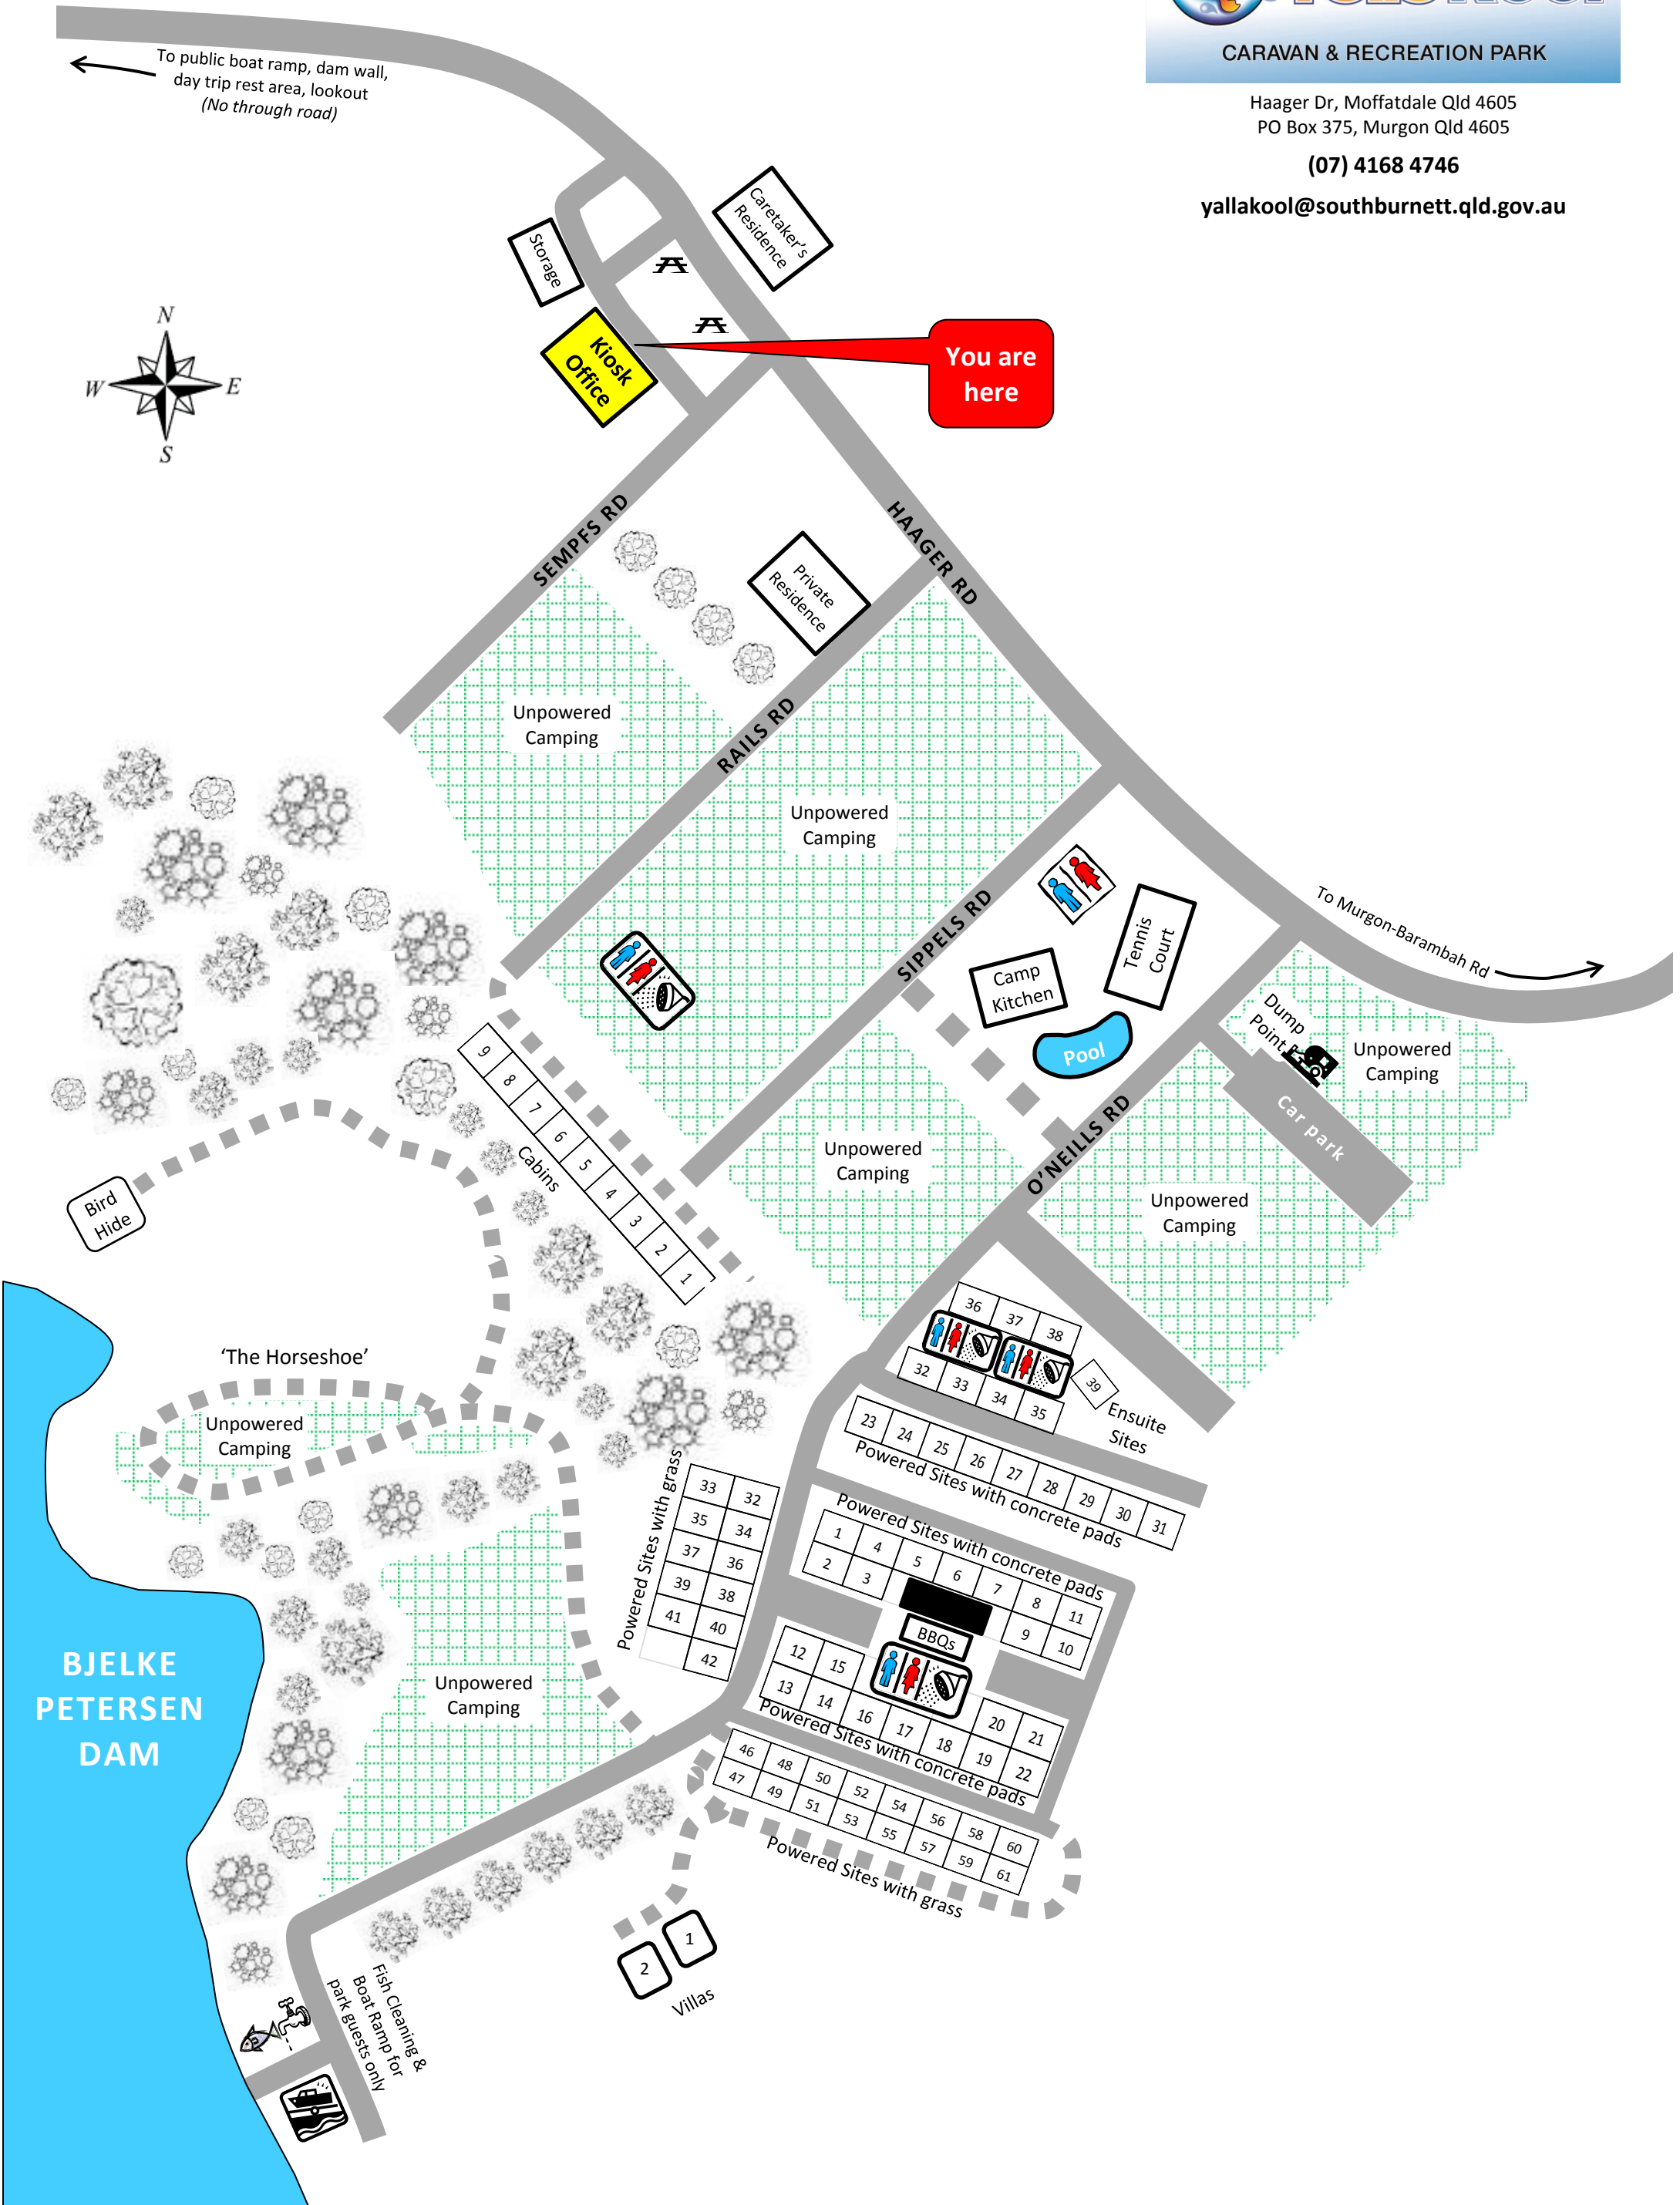

Andrew & Meredith Jackson welcome you to

Haager Dr, Moffatdale Qld 4605  
PO Box 375, Murgon Qld 4605

(07) 4168 4746

yallakool@southburnett.qld.gov.au

To public boat ramp, dam wall,  
day trip rest area, lookout  
(No through road)

You are here

BJELKE  
PETERSEN  
DAM

To Murgon-Barambah Rd

Powered Sites with grass

Powered Sites with concrete pads

Powered Sites with concrete pads

Powered Sites with concrete pads

Powered Sites with grass